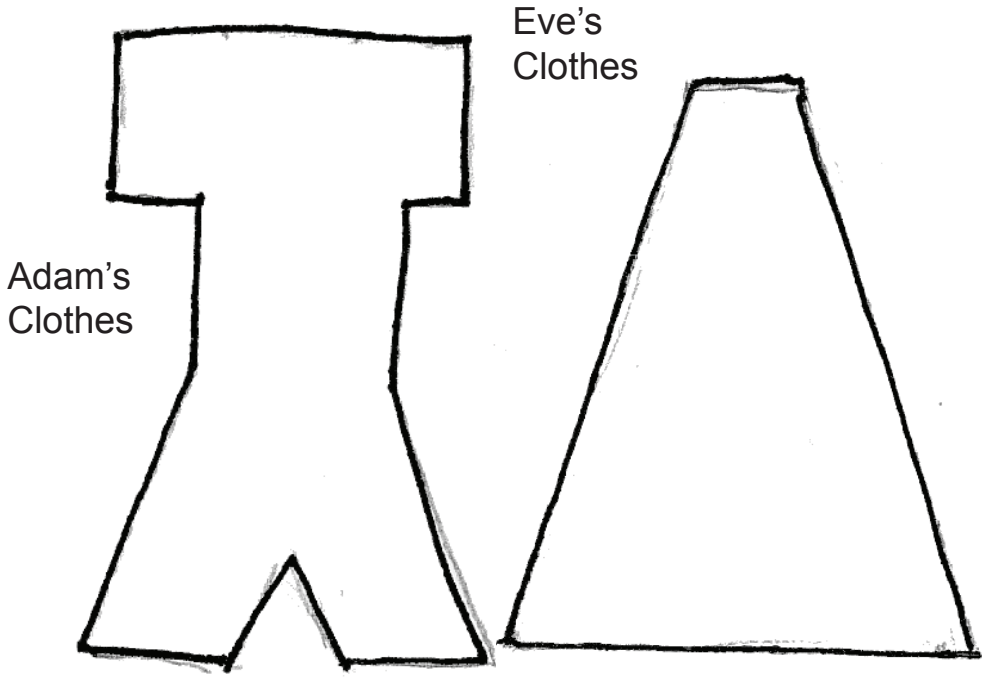

Adam and Eve Disobeyed God

Genesis 3:17,23-24 17 The Lord God said to Adam, "You listened to your wife. You ate the fruit of the tree that I commanded you about. I said, 'You must not eat its fruit.'

"So I am putting a curse on the ground because of what you did. All the days of your life you will have to work hard to get food from the ground."

23 So the Lord God drove the man out of the Garden of Eden to work the ground he had been made out of. 24 The Lord God drove him out and then placed cherubim on the east side of the Garden of Eden. He also placed a flaming sword there. It flashed back and forth. The cherubim and the sword guarded the way to the tree of life.

Adam and Eve

Adam's Clothes

Eve's Clothes

Popsicle Template

Hiding Bush

Eve's Head

Adam's Head